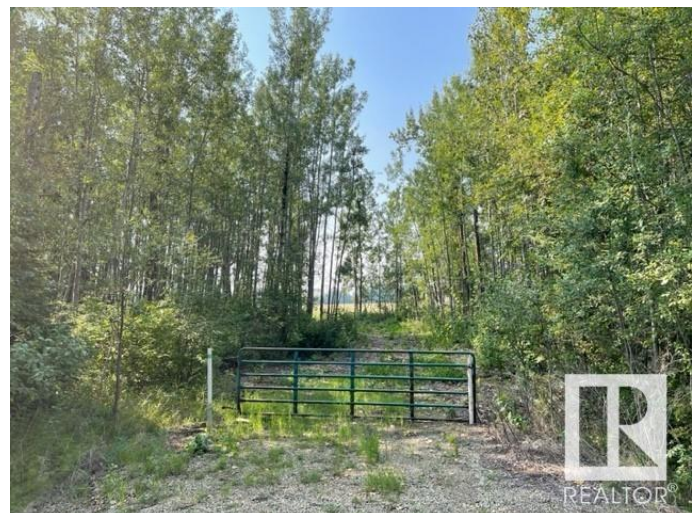

\$69,900 - Lot 12 54426 Rge Rd 40, Rural Lac Ste. Anne County

MLS® #E4420946

\$69,900

0 Bedroom, 0.00 Bathroom,
Rural on 0.50 Acres

Thibault Settlement, Rural Lac Ste. Anne County, AB

AMAZING OPPORTUNITY AT A GREAT PRICE!! PRIVATE PARTIAL TREED WITH CLEARED DRIVEWAYS AND BUILDING SITE. THIS HALF ACRE PARCEL JUST LOCATED OFF THE SOUTH SHORES OF LAC STE ANNE, MINUTES TO ALBERTA BEACH & A SHORT DRIVE TO DARWELL. THIS LOT/AREA IS A MUNICIPAL RESERVE ADJACENT TO FARM FIELD DIRECTLY BEHIND. CLEARED ON THE SOUTH END, BUT LINED WITH FOREST ON NORTH PERIMETER FOR PRIVACY! THIS FABULOUS LOT FEATURES PATHWAYS LEADING TO THE LAKE. POWER & GAS AVAILABLE AT PROPERTY LINE. THE PERFECT (SHORT DRIVE FROM EDMONTON) WEEKEND GET AWAY SPOT CLOSE TO WATER AMENITIES OR BUILD YOUR DREAM GETAWAY LAKE HOUSE OR EVEN PARK AN RV / TRAVEL TRAILER AND ENJOY ALL RECREATIONAL ACTIVITIES THAT LAC STE ANNE & ALBERTA BEACH COMMUNITY HAS TO OFFER. 1 MORE ADJACENT LOT ALSO AVAILABLE FOR EVEN A MORE SPACE OR BIGGER HOME! LOT SIZE 96' x 232' APPROX.

Exterior

Exterior Features Beach Access, Boating, Cul-De-Sac, Flat Site, Golf Nearby, Lake Access Property, Lake View, Level Land, Park/Reserve, Private Setting, Recreation Use, Schools, Shopping Nearby, Treed Lot