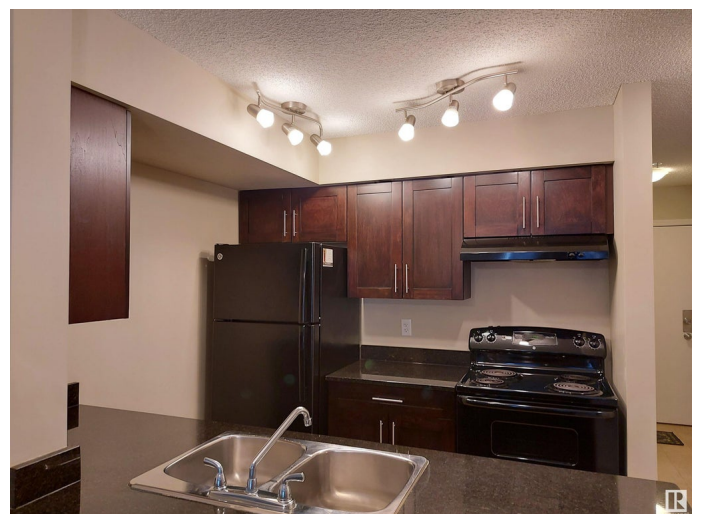

$150,000 - N/A, Edmonton

MLS® #E4429099

$150,000

1 Bedroom, 1.00 Bathroom, 634 sqft
Condo / Townhouse on 0.00 Acres

Heritage Valley Town Centre Area, Edmonton,
AB

THIS INNOVATION MODEL OF CARLISLE GROUP ON THE MAIN FLOOR OF THE BUILDING IS WAITING FOR YOU. THIS COSY UNIT HAS ONE BEDROOM, A DEN/BEDROOM, UPGRADED KITCHEN, FULL BATH, LIVING ROOM & IN SUITE LAUNDRY APPARTMENT AND IS PERFECT FOR FIRST TIME HOME BUYERS OR INVESTORS. CLOSE TO AIRPORT, PUBLIC TRANSPORT & COMMERCIAL (REAL CANADIAN SUPERSTORE).

Built in 2014

Essential Information

MLS® #	E4429099
Price	$150,000
Bedrooms	1
Bathrooms	1.00
Full Baths	1
Square Footage	634
Acres	0.00
Year Built	2014
Type	Condo / Townhouse
Sub-Type	Lowrise Apartment
Style	Single Level Apartment
Status	Active

Community Information