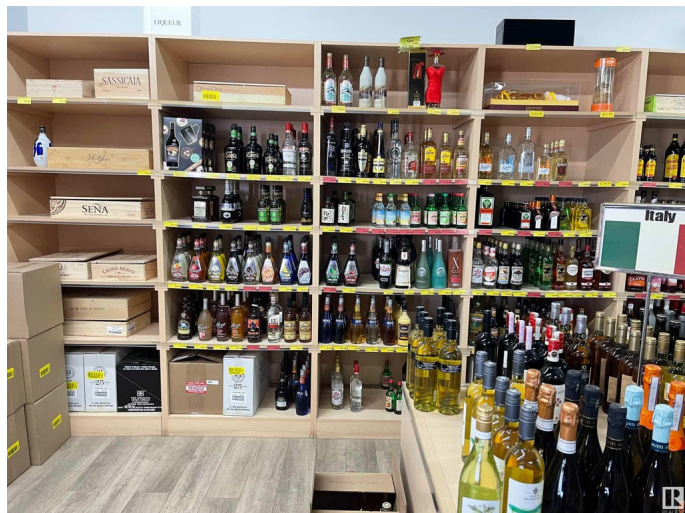

Additional Information

Date Listed	April 18th, 2025
Days on Market	6