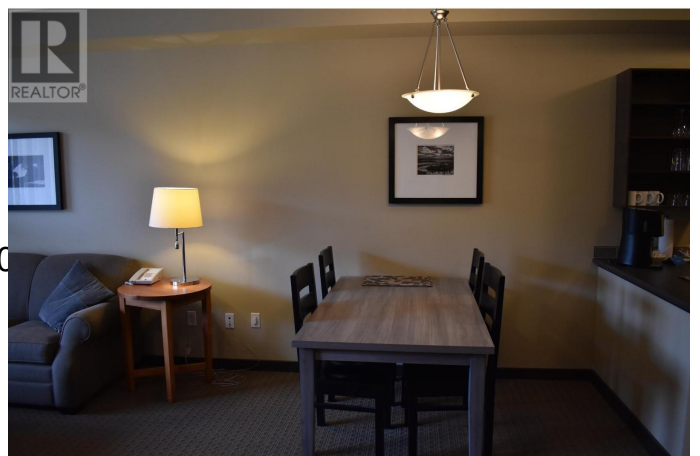

$224,500 - 2064 Summit Drive Unit# 110, Panorama

MLS® #2476508

$224,500

0 Bedroom, 0.00 Bathroom, 463 sqft
Single Family on 0.00 Acres

1000 Peaks Lodge, Panorama, British Columbia

Welcome to 110 1000 Peaks lodge, the newest construction in the upper Village. Easy access to all that Panorama has to offer, skiing, biking, night life, restaurants and more, You are just steps from it all. Fully furnished and equipped for all your needs. (id:36535)

Built in 2016

Essential Information

Listing #	2476508
Price	$224,500
Bathrooms	0.00
Square Footage	463
Acres	0.00
Year Built	2016
Type	Single Family
Sub-Type	Strata

Community Information

Address	2064 Summit Drive Unit# 110
Subdivision	1000 Peaks Lodge
City	Panorama
State	British Columbia
Zip Code	V0A1T0

Amenities

Amenities	Golf Nearby, Recreation, Ski area, Laundry Facility
Features	Corner Site, Central island, One Balcony