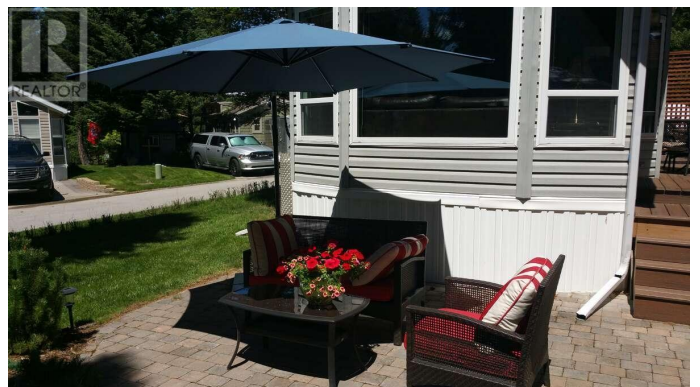

$279,000 - 4889 Lynx Crescent, Radium Hot Springs

MLS® #2477522

$279,000

1 Bedroom, 1.00 Bathroom, 528 sqft
Single Family on 0.11 Acres

Radium Hot Springs, Radium Hot Springs,
British Columbia

For more information please click the Brochure button below. Little piece of paradise! Rest & relaxation in the stunning Columbia Valley. Lynx Ridge is located in Radium Hot Springs where you'll be surrounded by natural beauty. Your titled strata property will be your getaway for any season (deep services) and activity: skiing, hiking, fishing, golfing, kayaking. At the end of the day relax on your large patio complete with pergola or enjoy entertaining on your raised composite deck. Custom park model is included with full upgrades. Tile flooring, granite countertops, built in wall unit w/electric fireplace, air conditioning, hot water on demand. Propane tank on premises is on annual lease basis. Dont worry about grass cutting either! Fully furnished! Low strata fee $128/mo - pets and rentals allowed. (id:36535)

Built in 2009

Essential Information

Listing #	2477522
Price	$279,000
Bedrooms	1
Bathrooms	1.00
Square Footage	528
Acres	0.11
Year Built	2009
Type	Single Family