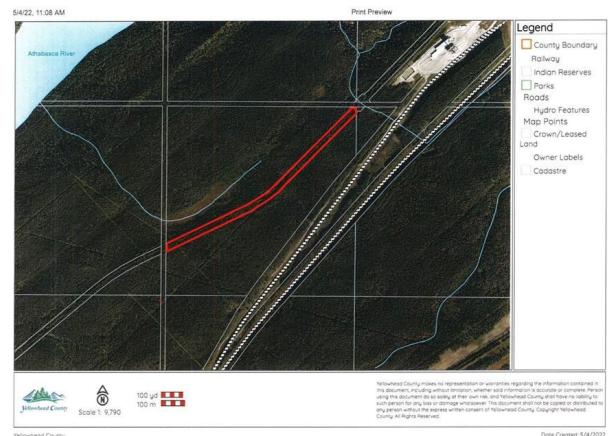

$59,000 - 5-23-52-20 Nw, Rural Yellowhead County

MLS® #A1221557

$59,000

0 Bedroom, 0.00 Bathroom,
Land on 7.50 Acres

NONE, Rural Yellowhead County, Alberta

Recreational property located in Yellowhead County. The property is 7.5 acres with no public access. There is a trail along the property. There is an old cabin base that currently sits along the trail. Property is approximately 30m (100 feet) wide by 1km long

Essential Information

MLS® #	A1221557
Price	$59,000
Bathrooms	0.00
Acres	7.50
Type	Land
Sub-Type	Residential Land
Status	Active

Community Information

Address	5-23-52-20 Nw
Subdivision	NONE
City	Rural Yellowhead County
County	Yellowhead County
Province	Alberta
Postal Code	T7V 1A0

Additional Information

Date Listed	May 20th, 2022
Days on Market	1064
Zoning	ND