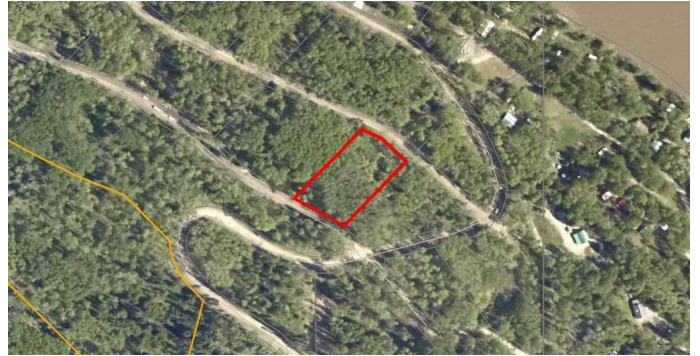

\$162,500 - Lot 27, 692059 Rge Rd 104a Wapiti River, Rural Grande Prairie No. 1, County of

MLS® #A2064110

\$162,500

0 Bedroom, 0.00 Bathroom,
Land on 1.11 Acres

NONE, Rural Grande Prairie No. 1, County of,
Alberta

Breath-taking recreational lots on the Wapiti River; the only development of it's kind in the Peace Country! If you are looking for a tranquil spot to build the ultimate campsite or dream cabin; a place to get away from the hustle and bustle, this is the development for you, an ideal property for any River boater with access to neighboring boat launch. Location is stunning with mature trees, power at property lines, and well built all weather roads, private titled lots, architectural guidelines and covenants. There is common access to the sand and rock beach. Less than one hour from Grande Prairie and only 5.5 km off pavement! Developments like this are rare, and limited lots are available, call a Realtor to start your own recreation property life today!

Essential Information

MLS® #	A2064110
Price	\$162,500
Bathrooms	0.00
Acres	1.11
Type	Land
Sub-Type	Residential Land
Status	Active

Community Information

Address	Lot 27, 692059 Rge Rd 104a Wapiti River
Subdivision	NONE
City	Rural Grande Prairie No. 1, County of
County	Grande Prairie No. 1, County of
Province	Alberta
Postal Code	T0H 1J0

Amenities

Amenities	Beach Access, Snow Removal
Utilities	Electricity at Lot Line
Waterfront	See Remarks, River Access

Exterior

Lot Description	Corner Lot, Many Trees, See Remarks
-----------------	-------------------------------------