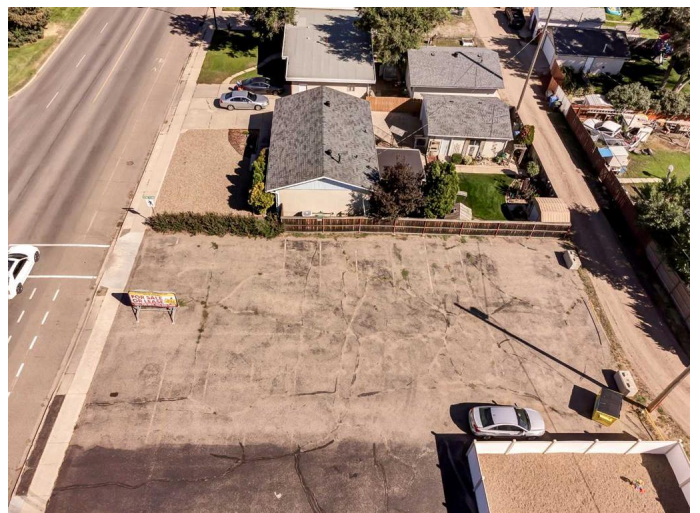

$225,000 - 587 12 Street Nw, Medicine Hat

MLS® #A2164208

$225,000

0 Bedroom, 0.00 Bathroom,
Land on 0.15 Acres

Northwest Crescent Heights, Medicine Hat,
Alberta

Affordable lot situated in the subdivision of NWCH, offering a community service zoning. Allowing for the development of social, non-profit, educational, governmental, religious, and other public and private institutional services. Nestled within the community centrally with loads of drive by traffic and easy accessibility this lot makes for a valuable location for a new development for this desired community.

Essential Information

MLS® #	A2164208
Price	$225,000
Bathrooms	0.00
Acres	0.15
Type	Land
Sub-Type	Commercial Land
Status	Active

Community Information

Address	587 12 Street Nw
Subdivision	Northwest Crescent Heights
City	Medicine Hat
County	Medicine Hat
Province	Alberta
Postal Code	T1A6R3

Additional Information