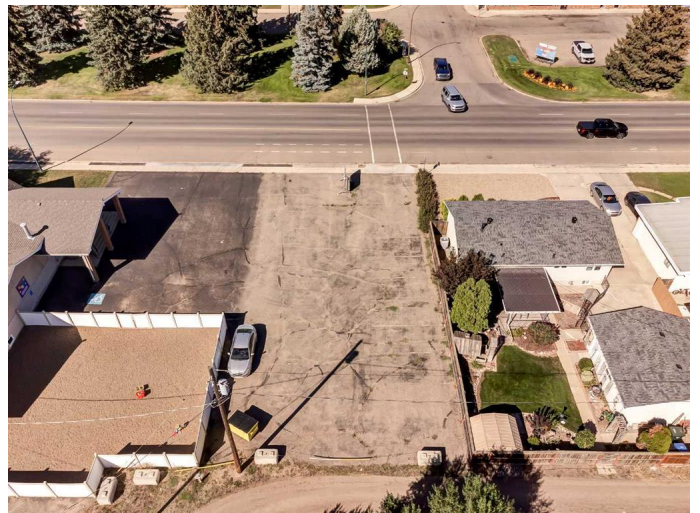

$225,000 - 587 12 Street Nw, Medicine Hat

MLS® #A2164208

$225,000

0 Bedroom, 0.00 Bathroom,
Land on 0.15 Acres

Northwest Crescent Heights, Medicine Hat,
Alberta

Affordable lot situated in the subdivision of NWCH, offering a community service zoning. Allowing for the development of social, non-profit, educational, governmental, religious, and other public and private institutional services. Nestled within the community centrally with loads of drive by traffic and easy accessibility this lot makes for a valuable location for a new development for this desired community.

Essential Information

MLS® #	A2164208
Price	$225,000
Bathrooms	0.00
Acres	0.15
Type	Land
Sub-Type	Commercial Land
Status	Active

Community Information

Address	587 12 Street Nw
Subdivision	Northwest Crescent Heights
City	Medicine Hat
County	Medicine Hat
Province	Alberta
Postal Code	T1A6R3

Additional Information