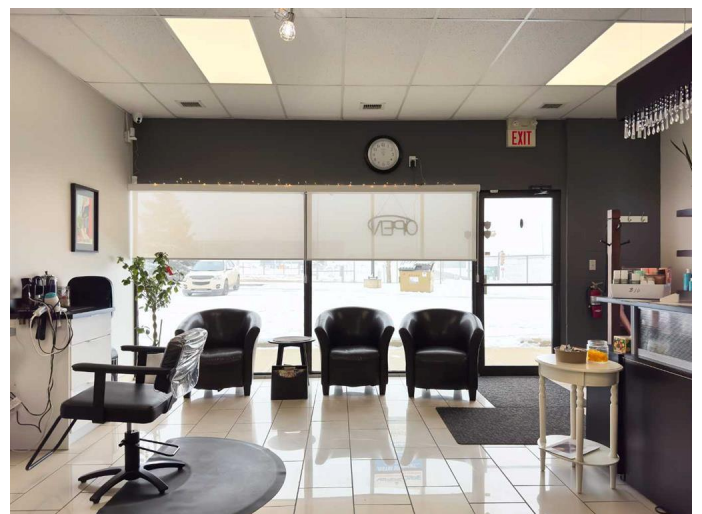

$75,000 - 6, 1299 Trans Canada Way Se, Medicine Hat

MLS® #A2189532

$75,000

0 Bedroom, 0.00 Bathroom,
Commercial on 0.00 Acres

Southview-Park Meadows, Medicine Hat,
Alberta

Step into the world of beauty and business with this incredible turnkey salon opportunity! This salon, located in the desirable Southend, is ready for a new owner to take the reins and continue its success. With a recent renovation, all the hard work is done for you, making it a seamless transition into ownership. The salon comes fully equipped with all the equipment, plenty of storage cabinets, newer sinks and chairs. Salon is bright and offers plenty of parking for staff and clients. Don't miss out on this rare chance to own a salon. The keys to your salon dream are waiting - seize the opportunity for a beautiful future. Purchase price now includes inventory and all professional product.

Built in 1978

Essential Information

MLS® #	A2189532
Price	$75,000
Bathrooms	0.00
Acres	0.00
Year Built	1978
Type	Commercial
Sub-Type	Retail
Status	Active

Community Information