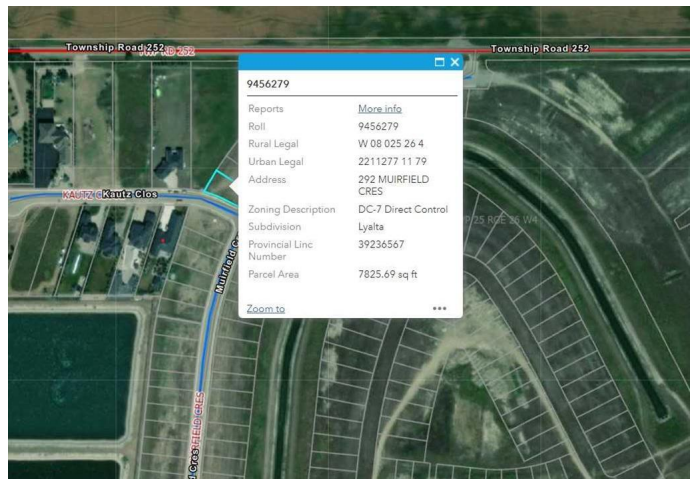

\$219,900 - 292 Muirfield Crescent, Lyalta

MLS® #A2191727

\$219,900

0 Bedroom, 0.00 Bathroom,
Land on 0.18 Acres

Lakes of Muirfield, Lyalta, Alberta

Build your dream home on this big CORNER lot. Lots of room to build a large house with a large garage. Lakes of Muirfield is a golf course community only 20 minutes east of Calgary This lot is fully serviced so ready to build on.

Essential Information

MLS® #	A2191727
Price	\$219,900
Bathrooms	0.00
Acres	0.18
Type	Land
Sub-Type	Residential Land
Status	Active

Community Information

Address	292 Muirfield Crescent
Subdivision	Lakes of Muirfield
City	Lyalta
County	Wheatland County
Province	Alberta
Postal Code	T0J 1Y1

Amenities

Amenities Clubhouse, Golf Course, Playground, Recreation Facilities

Exterior

Lot Description Back Yard, Corner Lot, Cul-De-Sac, Near Golf Course

Additional Information

Date Listed	February 1st, 2025
Days on Market	64
Zoning	R-1
HOA Fees	85
HOA Fees Freq.	MON