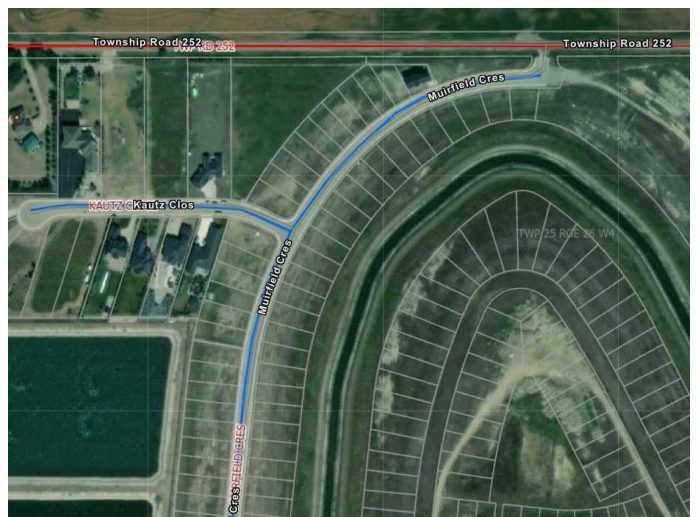

\$219,900 - 292 Muirfield Crescent, Lyalta

MLS® #A2191727

\$219,900

0 Bedroom, 0.00 Bathroom,
Land on 0.18 Acres

Lakes of Muirfield, Lyalta, Alberta

Build your dream home on this big CORNER lot. Lots of room to build a large house with a large garage. Lakes of Muirfield is a golf course community only 20 minutes east of Calgary This lot is fully serviced so ready to build on.

Essential Information

MLS® #	A2191727
Price	\$219,900
Bathrooms	0.00
Acres	0.18
Type	Land
Sub-Type	Residential Land
Status	Active

Community Information

Address	292 Muirfield Crescent
Subdivision	Lakes of Muirfield
City	Lyalta
County	Wheatland County
Province	Alberta
Postal Code	T0J 1Y1

Amenities

Amenities Clubhouse, Golf Course, Playground, Recreation Facilities

Exterior

Lot Description Back Yard, Corner Lot, Cul-De-Sac, Near Golf Course

Additional Information

Date Listed	February 1st, 2025
Days on Market	64
Zoning	R-1
HOA Fees	85
HOA Fees Freq.	MON